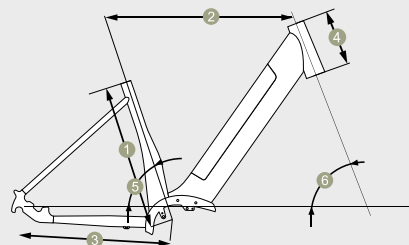

BOSCH ONDERDELEN | **BOSCH** ePowered

BATTERIJ BOSCH POWERTUBE 500WH

MOTOR BOSCH ACTIVE LINE PLUS 50 NM

DISPLAY BOSCH PURION

GEOMETRIE

	1	2	3	4	5	6
M	450mm	625mm	485mm	180mm	75°	70°
L	500mm	625mm	485mm	180mm	75°	70°
XL	550mm	625mm	485mm	180mm	75°	70°

BOSCH ONDERDELEN | **BOSCH** ePowered

BATTERIJ BOSCH POWERTUBE 400WH

MOTOR BOSCH ACTIVE LINE PLUS 50 NM

DISPLAY BOSCH PURION

GEOMETRIE

	1	2	3	4	5	6
M	450mm	625mm	485mm	180mm	75°	70°
L	500mm	625mm	485mm	180mm	75°	70°
XL	550mm	625mm	485mm	180mm	75°	70°