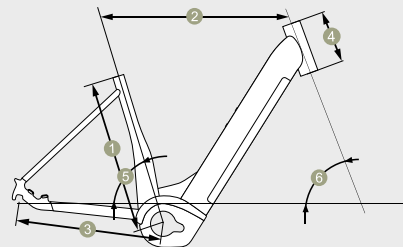

BOSCH ONDERDELEN

BATTERIJ
BOSCH POWERTUBE
750WH + 4A CHARGER

MOTOR
BOSCH PERFORMANCE LINE - BES3
75 NM

DISPLAY
BOSCH INTUVIA 100

GEOMETRIE

WAVE

	1	2	3	4	5	6
M	450mm	625mm	485mm	180mm	75°	70°
L	500mm	625mm	485mm	180mm	75°	70°
XL	550mm	625mm	485mm	180mm	75°	70°