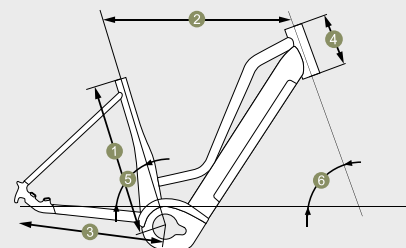

GEOMETRIE

UNISEX

	1	2	3	4	5	6
M	450mm	625mm	485mm	180mm	75°	70°
L	500mm	625mm	485mm	180mm	75°	70°
XL	550mm	625mm	485mm	180mm	75°	70°