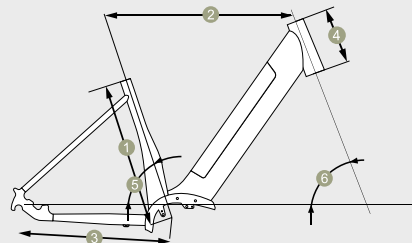

BOSCH ONDERDELEN | **BOSCH** ePowered

BATTERIJ BOSCH POWERTUBE 400WH

MOTOR BOSCH ACTIVE LINE PLUS 50 NM

DISPLAY BOSCH PURION

GEOMETRIE

	1	2	3	4	5	6
M	450mm	625mm	485mm	180mm	75°	70°
L	500mm	625mm	485mm	180mm	75°	70°
XL	550mm	625mm	485mm	180mm	75°	70°