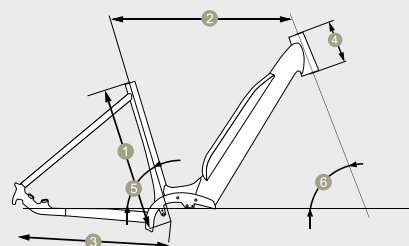

GEOMETRIE

	1	2	3	4	5	6
M	450mm	585mm	495mm	150mm	73°	70,5°
L	500mm	600mm	495mm	165mm	73°	70,5°
XL	550mm	615mm	495mm	180mm	73°	70,5°