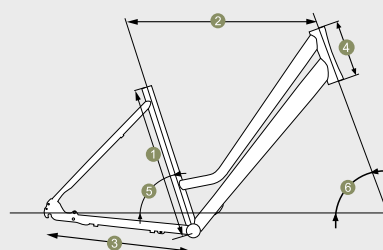

SUMMERSIDE 21

Art. No.: 415614

SPECIFICATIONS

- FRAME** KL-28-190PI - Alloy 6061
- FORK** Spria Rigid V-Brake
- COLOUR** Grey Green matt
- KICKSTAND** Ursus Easy92
- HEADPARTS** VP-MH307AC with Hebie stabilizer spring
- CRANK** Shimano TY301
- CHAINGUARD** Metasol 44T Alloy painted
- PEDAL** Marwi SP827 GV logo
- CHAIN** KMC Z7
- REAR DERAILLEUR** Shimano Tourney TY300
- FRONT DERAILLEUR** Shimano Tourney TY500
- SHIFTING LEVERS** Shimano RS35 3x7speed
- FREEWHEEL** MF-TZ5007428 14-28T
- CASSETTE** /
- RIM** Crosser X3 622-20 36H
- HUB FRONT** Joy Tech JY753
- HUB REAR** Joy Tech JY754
- TIRES** Schwalbe Road Cruiser 47mm creme
- HANDLE BAR** HL NR-AL-14 610mm
- STEM** HL-HS-C82-5
- GRIPS** Velo VLG-617A creme
- SADDLE** Velo VL-8088 creme
- SEAT POST** HL SP-222 27,2x300mm
- SEAT CLAMP** Promax MX-27
- BRAKES** Promax TX123D - BL46AP
- ROTORS** /
- CARRIER** Atran Velo Granny NL / Front: Atran Cargo Mini 1494-AVS painted
- STRAPS** no strap
- MUDGUARD** Metasol Alloy 55mm painted
- FRONT LIGHT** Marwi UN4955
- REAR LIGHT** Axa Juno battery
- LOCK** Axa Ren

CARRIER SYSTEM

GEOMETRY

	1	2	3	4	5	6
S	420mm	563mm	450mm	175mm	73°	71°
M	470mm	585mm	450mm	175mm	73°	71°
L	510mm	589mm	450mm	205mm	73°	71°
XL	550mm	599mm	450mm	205mm	73°	71°