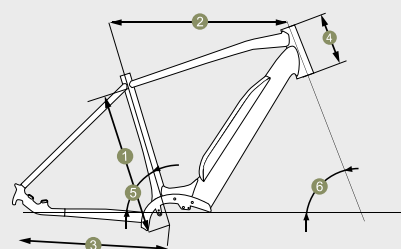

	1	2	3	4	5	6
M	450mm	585mm	495mm	150mm	73°	70,5°
L	500mm	600mm	495mm	165mm	73°	70,5°
XL	550mm	615mm	495mm	180mm	73°	70,5°

E-URBAN N2 - MAN

Art. No.: 415637

SPECIFICATIONS

- FRAME** Shine Wheel Semi-Integrated
- FORK** Zoom CH187D tapered
- COLOUR** Black Matt
- KICKSTAND** Ursus Wave rear 18mm
- HEADPARTS** VP J313AE tapered
- CRANK** Miranda + direct mount Chaining
- CHAINGUARD** Herrmans Halo 38
- PEDAL** Marwi SP827 GV logo
- CHAIN** KMC Z6
- REAR DERAILLEUR** /
- FRONT DERAILLEUR** /
- SHIFTING LEVERS** Shimano C3000 7sp shifter
- FREEWHEEL** /
- CASSETTE** 18T sprocket
- RIM** Crosser X15 622-21 DB 36H
- HUB FRONT** Shimano TX505 36H QR
- HUB REAR** Shimano C3001 7sp nexus
- TIRES** Schwalbe Energizer Active Plus 47mm black
- HANDLE BAR** Alu HL NR-124 640mm
- STEM** HL TDS-C269C-8 31,8mm
- GRIPS** Velo VLG-617A brown
- SADDLE** Velo VL-8088/8089 brown
- SEAT POST** Promax SP-222 31,6x300mm
- SEAT CLAMP** Promax MX-27
- BRAKES** Shimano MT-200
- ROTORS** Shimano rotor RT10 160mm
- CARRIER** Racktime 2Legs 00812-D
- STRAPS** Belico Stelvio
- MUDGUARD** Metasol alloy 55mm painted
- FRONT LIGHT** Buechel Shiny 40lux
- REAR LIGHT** Buechel Edge with Stoptech
- LOCK** Axa Block XXL Bosch frame 1 key solution

BOSCH PARTS | **BOSCH** ePowered

BATTERY

BOSCH POWERPACK - FRAME
500WH + COMPACT 2A CHARGER

MOTOR

BOSCH ACTIVE LINE PLUS
50 NM

DISPLAY

BOSCH PURION

GEOMETRY

	1	2	3	4	5	6
M	520mm	595mm	495mm	170mm	73°	70,5°
L	560mm	615mm	495mm	180mm	73°	70,5°
XL	600mm	635mm	495mm	190mm	73°	70,5°