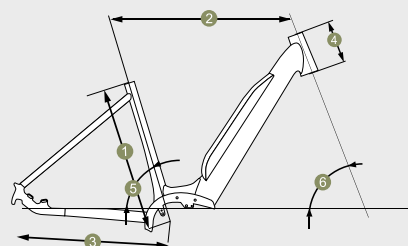

BOSCH PARTS | **BOSCH** ePowered

BATTERY

BOSCH POWERPACK - FRAME
500WH + COMPACT 2A CHARGER

MOTOR

BOSCH ACTIVE LINE PLUS
50 NM

DISPLAY

BOSCH PURION

GEOMETRY

	1	2	3	4	5	6
M	450mm	585mm	495mm	150mm	73°	70,5°
L	500mm	600mm	495mm	165mm	73°	70,5°
XL	550mm	615mm	495mm	180mm	73°	70,5°

E-URBAN N2 - MAN

Art. No.: 415637

SPECIFICATIONS

- FRAME** Shine Wheel Semi-Integrated
- FORK** Zoom CH187D tapered
- COLOUR** Black Matt
- KICKSTAND** Ursus Wave rear 18mm
- HEADPARTS** VP J313AE tapered
- CRANK** Miranda + direct mount Chaining
- CHAINGUARD** Herrmans Halo 38
- PEDAL** Marwi SP827 GV logo
- CHAIN** KMC Z6
- REAR DERAILLEUR** /
- FRONT DERAILLEUR** /
- SHIFTING LEVERS** Shimano C3000 7sp shifter
- FREEWHEEL** /
- CASSETTE** 18T sprocket
- RIM** Crosser X15 622-21 DB 36H
- HUB FRONT** Shimano TX505 36H QR
- HUB REAR** Shimano C3001 7sp nexus
- TIRES** Schwalbe Energizer Active Plus 47mm black
- HANDLE BAR** Alu HL NR-124 640mm
- STEM** HL TDS-C269C-8 31,8mm
- GRIPS** Velo VLG-617A brown
- SADDLE** Velo VL-8088/8089 brown
- SEAT POST** Promax SP-222 31,6x300mm
- SEAT CLAMP** Promax MX-27
- BRAKES** Shimano MT-200
- ROTORS** Shimano rotor RT10 160mm
- CARRIER** Racktime 2Legs 00812-D
- STRAPS** Belico Stelvio
- MUDGUARD** Metasol alloy 55mm painted
- FRONT LIGHT** Buechel Shiny 40lux
- REAR LIGHT** Buechel Edge with Stoptech
- LOCK** Axa Block XXL Bosch frame 1 key solution

	1	2	3	4	5	6
M	520mm	595mm	495mm	170mm	73°	70,5°
L	560mm	615mm	495mm	180mm	73°	70,5°
XL	600mm	635mm	495mm	190mm	73°	70,5°