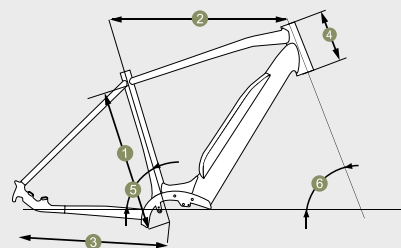

	1	2	3	4	5	6
M	450mm	585mm	495mm	150mm	73°	70,5°
L	500mm	600mm	495mm	165mm	73°	70,5°
XL	550mm	615mm	495mm	180mm	73°	70,5°

E-URBAN N1 - MAN

Art. No.: 415639

SPECIFICATIONS

- FRAME** Shine Wheel Semi-Integrated
- FORK** Zoom CH187D tapered
- COLOUR** Metallic Dark Grey Green matt
- KICKSTAND** Ursus Wave rear 18mm
- HEADPARTS** VP J313AE tapered
- CRANK** Miranda + direct mount Chaining
- CHAINGUARD** Herrmans Halo 38
- PEDAL** Marwi SP827 GV logo
- CHAIN** KMC Z6
- REAR DERAILLEUR** /
- FRONT DERAILLEUR** /
- SHIFTING LEVERS** Enviolo Twist Pure display
- FREEWHEEL** /
- CASSETTE** 24T sprocket
- RIM** Crosser X15 622-21 DB 36H
- HUB FRONT** Shimano TX505 36H QR
- HUB REAR** Enviolo Urban
- TIRES** Schwalbe Road Cruiser 47mm creme
- HANDLE BAR** Alu HL NR-124 640mm
- STEM** HL TDS-C269C-8 31,8mm
- GRIPS** Velo VLG-617A black
- SADDLE** Velo VL-8088/8089 black
- SEAT POST** Promax SP-222 31,6x300mm
- SEAT CLAMP** Promax MX-27
- BRAKES** Shimano MT-200
- ROTORs** Shimano rotor RT10 160mm & 180mm
- CARRIER** Racktime 2Legs 00812-D
- STRAPS** Belico Stelvio
- MUDGUARD** Metasol alloy 55mm painted
- FRONT LIGHT** Buechel Shiny 40lux
- REAR LIGHT** Buechel Edge with Stoptech
- LOCK** Axa Block XXL Bosch frame 1 key solution

BOSCH PARTS

BATTERY

BOSCH POWERPACK - FRAME
500WH + COMPACT 2A CHARGER

MOTOR

BOSCH PERFORMANCE LINE

DISPLAY

BOSCH PURION

GEOMETRY

	1	2	3	4	5	6
M	520mm	595mm	495mm	170mm	73°	70,5°
L	560mm	615mm	495mm	180mm	73°	70,5°
XL	600mm	635mm	495mm	190mm	73°	70,5°