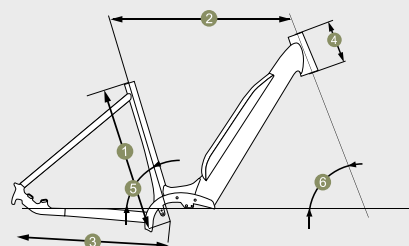

BOSCH PARTS | **BOSCH** ePowered

BATTERY

BOSCH POWERPACK - FRAME
500WH + COMPACT 2A CHARGER

MOTOR

BOSCH PERFORMANCE LINE

DISPLAY

BOSCH PURION

GEOMETRY

	1	2	3	4	5	6
M	450mm	585mm	495mm	150mm	73°	70,5°
L	500mm	600mm	495mm	165mm	73°	70,5°
XL	550mm	615mm	495mm	180mm	73°	70,5°

E-URBAN N1 - MAN

Art. No.: 415639

SPECIFICATIONS

- FRAME** Shine Wheel Semi-Integrated
- FORK** Zoom CH187D tapered
- COLOUR** Metallic Dark Grey Green matt
- KICKSTAND** Ursus Wave rear 18mm
- HEADPARTS** VP J313AE tapered
- CRANK** Miranda + direct mount Chaining
- CHAINGUARD** Herrmans Halo 38
- PEDAL** Marwi SP827 GV logo
- CHAIN** KMC Z6
- REAR DERAILLEUR** /
- FRONT DERAILLEUR** /
- SHIFTING LEVERS** Enviolo Twist Pure display
- FREEWHEEL** /
- CASSETTE** 24T sprocket
- RIM** Crosser X15 622-21 DB 36H
- HUB FRONT** Shimano TX505 36H QR
- HUB REAR** Enviolo Urban
- TIRES** Schwalbe Road Cruiser 47mm creme
- HANDLE BAR** Alu HL NR-124 640mm
- STEM** HL TDS-C269C-8 31,8mm
- GRIPS** Velo VLG-617A black
- SADDLE** Velo VL-8088/8089 black
- SEAT POST** Promax SP-222 31,6x300mm
- SEAT CLAMP** Promax MX-27
- BRAKES** Shimano MT-200
- ROTORs** Shimano rotor RT10 160mm & 180mm
- CARRIER** Racktime 2Legs 00812-D
- STRAPS** Belico Stelvio
- MUDGUARD** Metasol alloy 55mm painted
- FRONT LIGHT** Buechel Shiny 40lux
- REAR LIGHT** Buechel Edge with Stoptech
- LOCK** Axa Block XXL Bosch frame 1 key solution

	1	2	3	4	5	6
M	520mm	595mm	495mm	170mm	73°	70,5°
L	560mm	615mm	495mm	180mm	73°	70,5°
XL	600mm	635mm	495mm	190mm	73°	70,5°