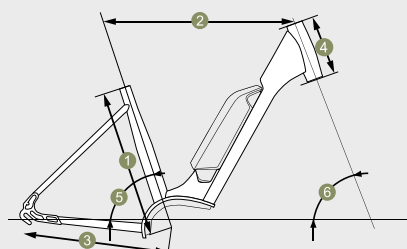

BOSCH PARTS | **BOSCH** ePowered

BATTERY

BOSCH POWERPACK - FRAME
400WH + COMPACT 2A CHARGER

MOTOR

BOSCH ACTIVE LINE
40 NM

DISPLAY

BOSCH PURION

GEOMETRY

	1	2	3	4	5	6
M	450mm	580mm	485mm	180mm	72°	70°
L	500mm	590mm	485mm	180mm	72°	70°
XL	550mm	610mm	485mm	180mm	72°	70°

E-URBAN 40 - WAVE 26"

Art. No.: 415625

SPECIFICATIONS

- FRAME** KL28-455 - Alloy 6061
- FORK** Zoom CH187D 26" tapered
- COLOUR** Petrol Blue matt
- KICKSTAND** Ursus Wave rear 40mm
- HEADPARTS** VP J313AE tapered
- CRANK** Miranda + direct mount Chain Flow Chainring
- CHAINGUARD** Herrmans Halo 38
- PEDAL** Marwi SP827 GV logo
- CHAIN** KMC Z7
- REAR DERAILLEUR** Shimano Tourney TX800
- FRONT DERAILLEUR** /
- SHIFTING LEVERS** Shimano Altus M315 7sp shifter
- FREEWHEEL** /
- CASSETTE** Shimano HG200 12-28T
- RIM** Crosser X15 559-21
- HUB FRONT** Shimano TX505 36H QR
- HUB REAR** Shimano TX505 7sp 36H QR
- TIRES** Schwalbe Energizer Active Plus 47mm black
- HANDLE BAR** Alu HL NR-124 640mm
- STEM** HL TDS-C269C-8 31,8mm
- GRIPS** Velo VLG-617A brown
- SADDLE** Velo VL-8088 brown
- SEAT POST** Promax SP-222 31,5x300mm
- SEAT CLAMP** Promax MX-27
- BRAKES** Shimano MT-200
- ROTOR** Shimano rotor RT10 160mm
- CARRIER** Racktime Eco Tour
- STRAPS** Belico Stelvio
- MUDGUARD** Metasol alloy 26" 55mm painted
- FRONT LIGHT** Buechel Shiny 40lux
- REAR LIGHT** Buechel Edge with Stoptech
- LOCK** Axa Bosch battery only

BOSCH PURION

GEOMETRY

	1	2	3	4	5	6
M	520mm	600mm	485mm	180mm	72°	70°
L	560mm	610mm	485mm	180mm	72°	70°
XL	600mm	620mm	485mm	180mm	72°	70°