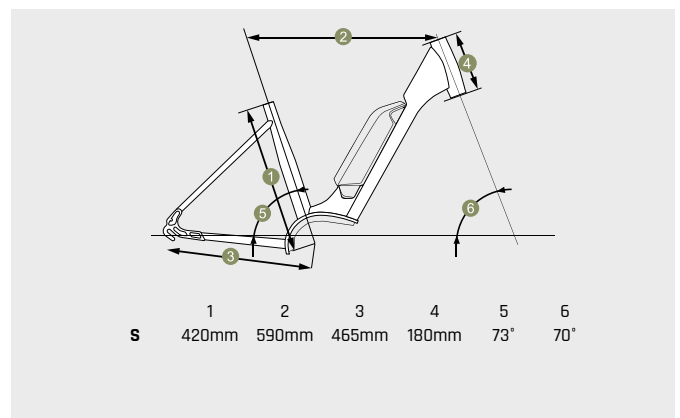

E-URBAN 40 - WAVE 26"

Art. No.: 415625

SPECIFICATIONS

- **FRAME** KL28-455 - Alloy 6061
- **FORK** Zoom CH187D 26" tapered
- **COLOUR** Petrol Blue matt
- **KICKSTAND** Ursus Wave rear 40mm
- **HEADPARTS** VP J313AE tapered
- **CRANK** Miranda + direct mount Chain Flow Chainring
- **CHAINGUARD** Herrmans Halo 38
- **PEDAL** Marwi SP827 GV logo
- **CHAIN** KMC Z7
- **REAR DERAILLEUR** Shimano Tourney TX800
- **FRONT DERAILLEUR** /
- **SHIFTING LEVERS** Shimano Altus M315 7sp shifter
- **FREEWHEEL** /
- **CASSETTE** Shimano HG200 12-28T
- **RIM** Crosser X15 559-21
- **HUB FRONT** Shimano TX505 36H QR
- **HUB REAR** Shimano TX505 7sp 36H QR
- **TIRES** Schwalbe Energizer Active Plus 47mm black
- **HANDLE BAR** Alu HL NR-124 640mm
- **STEM** HL TDS-C269C-8 31,8mm
- **GRIPS** Velo VLG-617A brown
- **SADDLE** Velo VL-8088 brown
- **SEAT POST** Promax SP-222 31,5x300mm
- **SEAT CLAMP** Promax MX-27
- **BRAKES** Shimano MT-200
- **ROTOR** Shimano rotor RT10 160mm
- **CARRIER** Racktime Eco Tour
- **STRAPS** Belico Stelvio
- **MUDGUARD** Metasol alloy 26" 55mm painted
- **FRONT LIGHT** Buechel Shiny 40lux
- **REAR LIGHT** Buechel Edge with Stoptech
- **LOCK** Axa Bosch battery only

BOSCH PARTS

BATTERY

BOSCH POWERPACK - FRAME

400WH + COMPACT 2A CHARGER

MOTOR

BOSCH ACTIVE LINE

40 NM

DISPLAY

BOSCH PURION

GEOMETRY