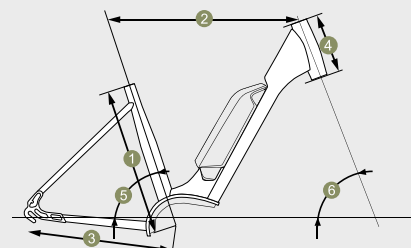

BOSCH PARTS | **BOSCH** ePowered

BATTERY

BOSCH POWERPACK - FRAME
400WH + COMPACT 2A CHARGER

MOTOR

BOSCH ACTIVE LINE
40 NM

DISPLAY

BOSCH PURION

GEOMETRY

	1	2	3	4	5	6
M	450mm	580mm	485mm	180mm	72°	70°
L	500mm	590mm	485mm	180mm	72°	70°
XL	550mm	610mm	485mm	180mm	72°	70°

E-URBAN 40 - WAVE Petrol Blue

Art. No.: 415627

SPECIFICATIONS

- FRAME** KL28-585 - Alloy 6061
- FORK** Zoom CH187D tapered
- COLOUR** Petrol Blue matt
- KICKSTAND** Ursus Wave rear 40mm
- HEADPARTS** VP J313AE tapered
- CRANK** Miranda + direct mount Chain Flow Chainring
- CHAINGUARD** Herrmans Halo 38
- PEDAL** Marwi SP827 GV logo
- CHAIN** KMC Z7
- REAR DERAILLEUR** Shimano Tourney TX800
- FRONT DERAILLEUR** /
- SHIFTING LEVERS** Shimano Altus M315 7sp shifter
- FREEWHEEL** /
- CASSETTE** Shimano HG200 12-28T
- RIM** Crosser X15 622-21 DB 36H
- HUB FRONT** Shimano TX505 36H QR
- HUB REAR** Shimano TY505 7sp 36H QR
- TIRES** Schwalbe Road Cruiser 47mm brown
- HANDLE BAR** Alu HL NR-124 640mm
- STEM** HL TDS-C269C-8 31,8mm
- GRIPS** Velo VLG-617A brown
- SADDLE** Velo VL-8088 brown
- SEAT POST** Promax SP-222 31,5x300mm
- SEAT CLAMP** Promax MX-27
- BRAKES** Shimano MT-200
- ROTORs** Shimano rotor RT10 160mm
- CARRIER** Racktime 2Legs 00812-D
- STRAPS** Belico Stelvio
- MUDGUARD** Metasol alloy 55mm painted
- FRONT LIGHT** Buechel Shiny 40lux
- REAR LIGHT** Buechel Edge with Stoptech
- LOCK** Axa Bosch battery only

BOSCH PURION

GEOMETRY

	1	2	3	4	5	6
M	520mm	600mm	485mm	180mm	72°	70°
L	560mm	610mm	485mm	180mm	72°	70°
XL	600mm	620mm	485mm	180mm	72°	70°