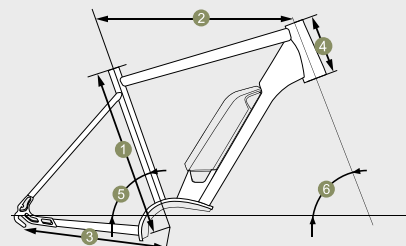

BOSCH PURION

GEOMETRY

	1	2	3	4	5	6
M	520mm	600mm	485mm	180mm	72°	70°
L	560mm	610mm	485mm	180mm	72°	70°
XL	600mm	620mm	485mm	180mm	72°	70°