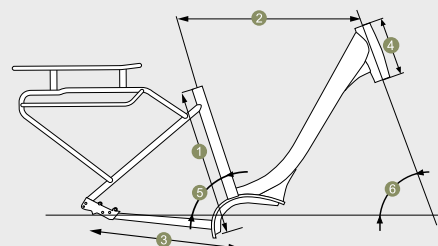

BOSCH PARTS | **BOSCH** ePowered

BATTERY

BOSCH POWERPACK - RACKTYPE
500WH + COMPACT 2A CHARGER

MOTOR

BOSCH PERFORMANCE LINE
65 NM

DISPLAY

BOSCH INTUVIA

GEOMETRY

	1	2	3	4	5	6
S	420mm	570mm	480mm	180mm	72°	70°
M	450mm	580mm	480mm	180mm	72°	70°
L	500mm	590mm	480mm	180mm	72°	70°
XL	550mm	610mm	480mm	180mm	72°	70°

E-PREMIUM N1 - MAN

Art. No.: 415648

SPECIFICATIONS

- FRAME** KNK KL28-732FD - Alloy 6061
- FORK** Suntour SF15-NEX-E25-DS tapered
- COLOUR** Sand Blast Titanio matt
- KICKSTAND** Ursus Wave rear 40mm
- HEADPARTS** VP J313AE tapered
- CRANK** Miranda + direct mount Chaining
- CHAINGUARD** Hesling closed chaincase
- PEDAL** Marwi SP827 GV logo
- CHAIN** KMC Z6
- REAR DERAILLEUR** /
- FRONT DERAILLEUR** /
- SHIFTING LEVERS** Enviolo Twist Pure display
- FREEWHEEL** 24T sprocket
- CASSETTE** /
- RIM** Crosser X17 622-25 DB 36H
- HUB FRONT** Shimano TX505 36H QR
- HUB REAR** Enviolo Urban
- TIRES** Schwalbe Road Cruiser 47mm brown
- HANDLE BAR** Alu HL NR-124 640mm
- STEM** Satori UP2+e
- GRIPS** Velo VLG-617A brown
- SADDLE** Velo VL-8089 brown
- SEAT POST** Promax SP-222 31,5x300mm
- SEAT CLAMP** Promax MX-27
- BRAKES** Shimano MT-200
- ROTORS** Shimano rotor RT10 160mm & 180mm
- CARRIER** Integrated in frame
- STRAPS** Belico Stelvio
- MUDGUARD** Curana Alloy 55mm painted
- FRONT LIGHT** Buechel Shiny 40lux
- REAR LIGHT** Buechel Edge with Stoptech
- LOCK** Axa Block XXL Bosch rack 1 key solution

	1	2	3	4	5	6
M	520mm	600mm	480mm	180mm	72°	70°
L	550mm	610mm	480mm	180mm	72°	70°
XL	600mm	620mm	480mm	180mm	72°	70°