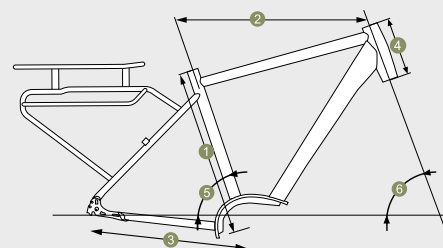

	1	2	3	4	5	6
S	420mm	570mm	480mm	180mm	72°	70°
M	450mm	580mm	480mm	180mm	72°	70°
L	500mm	590mm	480mm	180mm	72°	70°
XL	550mm	610mm	480mm	180mm	72°	70°

E-PREMIUM N1 - MAN

Art. No.: 415648

SPECIFICATIONS

- FRAME** KNK KL28-732FD - Alloy 6061
- FORK** Suntour SF15-NEX-E25-DS tapered
- COLOUR** Sand Blast Titanio matt
- KICKSTAND** Ursus Wave rear 40mm
- HEADPARTS** VP J313AE tapered
- CRANK** Miranda + direct mount Chaining
- CHAINGUARD** Hesling closed chaincase
- PEDAL** Marwi SP827 GV logo
- CHAIN** KMC Z6
- REAR DERAILLEUR** /
- FRONT DERAILLEUR** /
- SHIFTING LEVERS** Enviolo Twist Pure display
- FREEWHEEL** 24T sprocket
- CASSETTE** /
- RIM** Crosser X17 622-25 DB 36H
- HUB FRONT** Shimano TX505 36H QR
- HUB REAR** Enviolo Urban
- TIRES** Schwalbe Road Cruiser 47mm brown
- HANDLE BAR** Alu HL NR-124 640mm
- STEM** Satori UP2+e
- GRIPS** Velo VLG-617A brown
- SADDLE** Velo VL-8089 brown
- SEAT POST** Promax SP-222 31,5x300mm
- SEAT CLAMP** Promax MX-27
- BRAKES** Shimano MT-200
- ROTORS** Shimano rotor RT10 160mm & 180mm
- CARRIER** Integrated in frame
- STRAPS** Belico Stelvio
- MUDGUARD** Curana Alloy 55mm painted
- FRONT LIGHT** Buechel Shiny 40lux
- REAR LIGHT** Buechel Edge with Stoptech
- LOCK** Axa Block XXL Bosch rack 1 key solution

BOSCH PARTS | **BOSCH** ePowered

BATTERY

BOSCH POWERPACK - RACKTYPE
500WH + COMPACT 2A CHARGER

MOTOR

BOSCH PERFORMANCE LINE
65 NM

DISPLAY

BOSCH INTUVIA

GEOMETRY

	1	2	3	4	5	6
M	520mm	600mm	480mm	180mm	72°	70°
L	550mm	610mm	480mm	180mm	72°	70°
XL	600mm	620mm	480mm	180mm	72°	70°